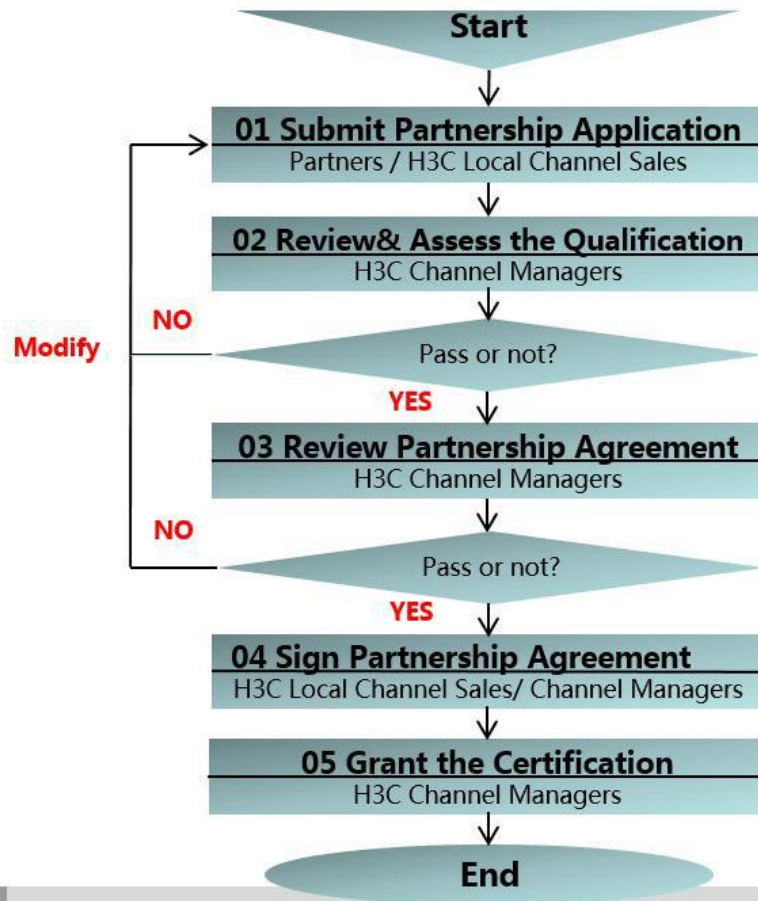

How to become H3C Partners

Instruction

Application

H3C Local Channel sales will be the contact person for the application. T2 Partnership will be applied online in the near future.

Assessment

H3C will assess the business mode & scope of the applier and recommend the most suitable partnership.

Cooperation

Partnership agreement will be signed after the final approval of H3C High level.